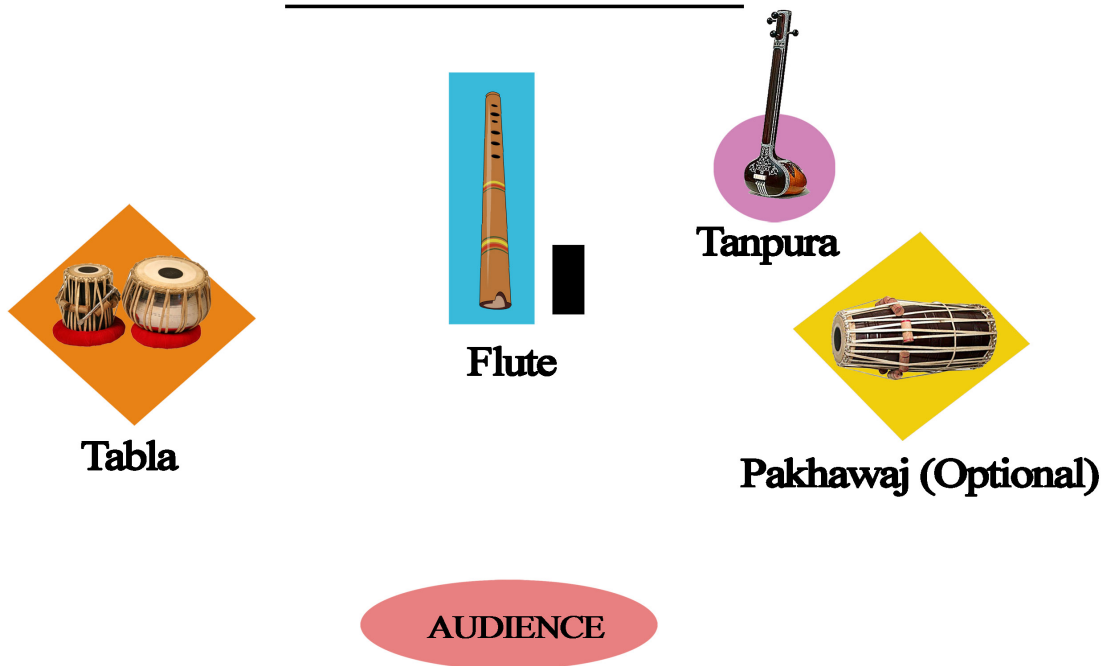

TOP VIEW OF STAGE LAYOUT FOR “CLASSICAL CONCERT”

**One uniform riser of 12' x 6' and 1.5 feet height max
for artists to sit on**

Flute - Requires one power point connection